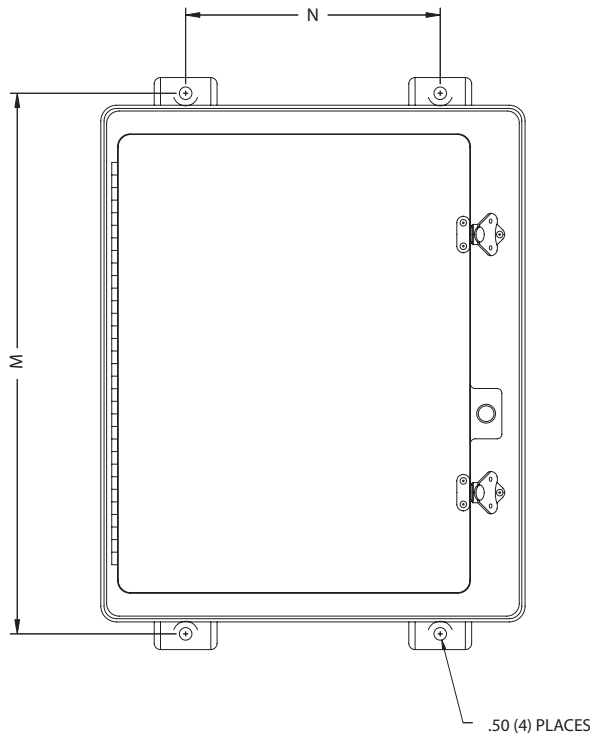

NEMA Type 4X

Fiberglass

FIBERGLASS

	A	B	C	H	W	D	M	N	P	Lbs.		
N4X-FG-201606CH	22.75	16.87	7.77	19.70	16.04	7.24	21.50	10.12	6.26	17 lbs.	BPN2016A	17.00 13.00
N4X-FG-201608CH	22.75	16.87	9.77	19.70	16.04	9.24	21.50	10.12	8.26	22 lbs.	BPN2016A	17.00 13.00
N4X-FG-201612CH	22.75	16.87	13.77	19.70	16.04	13.24	21.50	10.12	12.26	24 lbs.	BPN2016A	17.00 13.00
N4X-FG-242008CH	27.00	21.24	9.90	24.05	20.39	9.25	25.75	14.00	8.25	32 lbs.	BP2420A	21.00 17.00
N4X-FG-242410CH	27.00	25.24	11.90	24.05	24.39	11.25	25.75	17.87	10.25	42 lbs.	BP2424A	21.00 21.00
N4X-FG-302410CH	33.41	26.32	11.95	30.46	25.47	11.27	32.25	18.50	10.27	50 lbs.	BP3024A	27.00 21.00
N4X-FG-302412CH	33.41	26.32	13.79	30.46	25.47	13.10	32.25	18.50	12.10	54 lbs.	BP3024A	27.00 21.00
N4X-FG-363010CH	39.31	32.50	12.05	36.31	31.69	11.36	38.13	23.88	10.36	78 lbs.	BP3630A	33.00 27.00
N4X-FG-363012CH	39.31	32.50	14.05	36.31	31.69	13.36	38.13	23.88	12.36	81 lbs.	BP3630A	33.00 27.00
N4X-FG-483616CH	51.29	36.62	17.93	48.33	36.22	17.25	50.12	29.25	16.25	108 lbs.	BP4836A	45.00 33.00

All measurements are in inches